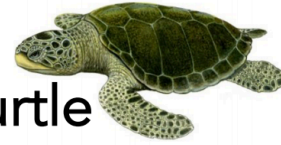

# Kemp's Ridley Sea Turtle

- Almost round-shaped shell
- Olive/grayish green color
- 5 pairs of lateral scutes
- 4 prefrontal scales
- 4 pairs inframarginal scutes

- Light Green, Gray
- Eat shellfish and jellyfish
- Live in muddy areas
- Smallest sea turtle
- 5 pairs of scutes
- Mostly in the Gulf of Mexico