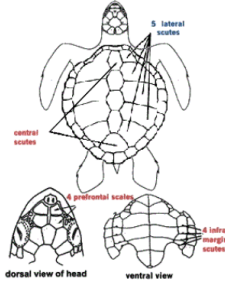

# Kemp's Ridley Sea Turtle

- Almost round-shaped shell
- Olive/grayish green color
- 5 pairs of lateral scutes
- 4 prefrontal scales
- 4 pairs inframarginal scutes

- Light Green, Gray
- Eat shellfish and jellyfish
- Live in muddy areas
- Smallest sea turtle
- 5 pairs of scutes
- Mostly in the Gulf of Mexico