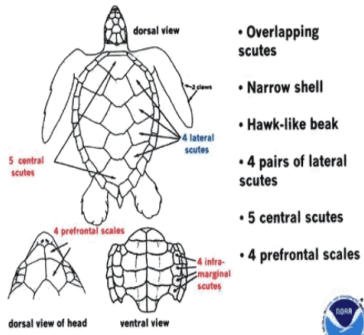

Hawksbill Sea Turtle

- orange, brown, and yellow

- Overlapping scutes
- Narrow shell
- Hawk-like beak
- 4 pairs of lateral scutes
- 5 central scutes
- 4 prefrontal scutes

- Eat sponges
- Lives near coral reefs
- Hawk-like beak
- Overlapping scutes
- 4 pairs of scutes