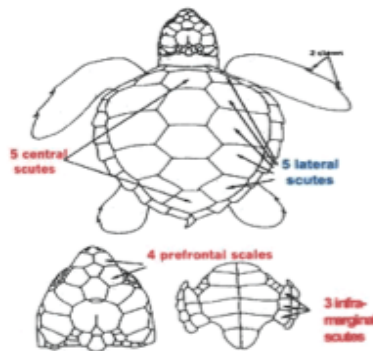

Loggerhead Sea Turtle

- Red, Brown

- Eat shellfish

Feed in coastal bays and estuaries

- Large head
- 5 pairs of scutes
- Carapace is oval shaped

- Heart shaped shell
- Reddish/orange color
- 5 pairs of lateral scutes
- 5 central scutes
- 4 prefrontal scales
- 3 intramarginal scutes