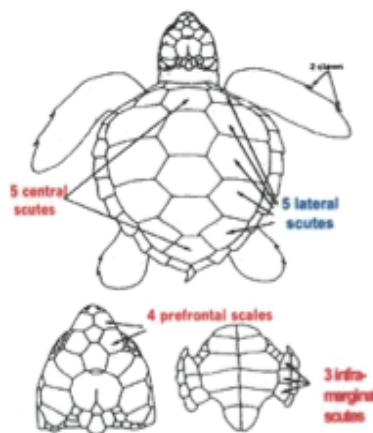

Loggerhead Sea Turtle

- Red, Brown

- Eat shellfish

Feed in coastal bays and estuaries

- Large head
- 5 pairs of scutes
- Carapace is oval shaped

- Heart shaped shell
- Reddish/orange color
- 5 pairs of lateral scutes
- 5 central scutes
- 4 prefrontal scales
- 3 intramarginal scutes