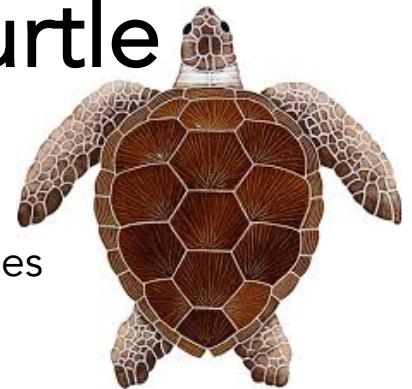

Loggerhead Sea Turtle

- Red, Brown

- Eat shellfish

Feed in coastal bays and estuaries

- Large head
- 5 pairs of scutes
- Carapace is oval shaped

- Heart shaped shell
- Reddish/orange color
- 5 pairs of lateral scutes
- 5 central scutes
- 4 prefrontal scales
- 3 intramarginal scutes