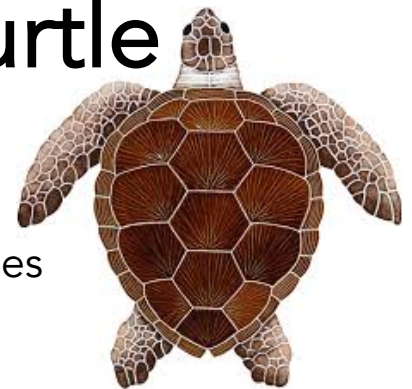

Loggerhead Sea Turtle

- Red, Brown

- Eat shellfish

Feed in coastal bays and estuaries

- Large head
- 5 pairs of scutes
- Carapace is oval shaped

- Heart shaped shell
- Reddish/orange color
- 5 pairs of lateral scutes
- 5 central scutes
- 4 prefrontal scales
- 3 intramarginal scutes