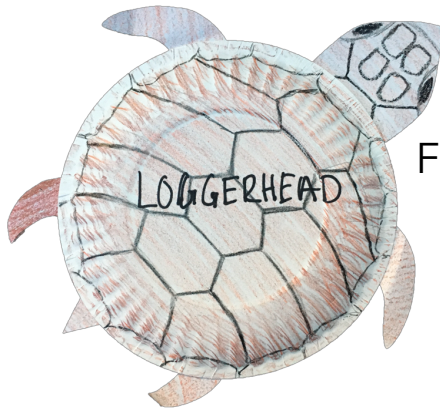

Loggerhead Sea Turtle

- Red, Brown

- Eat shellfish

Feed in coastal bays and estuaries

- Large head
- 5 pairs of scutes
- Carapace is oval shaped

- Heart shaped shell
- Reddish/orange color
- 5 pairs of lateral scutes
- 5 central scutes
- 4 prefrontal scales
- 3 intramarginal scutes