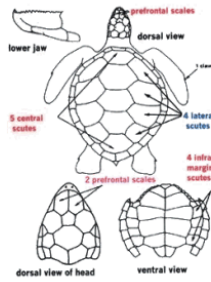

# Green Sea Turtle

- **Dark Green/ Brown**
  - Eat sea grass
- Live near coastlines and bays
- Named after color of its meat
  - Round carapace
  - 4 pairs of scutes

- Smooth oval shell
- Brown/yellow greenish color
- 4 pairs of lateral scutes
- 5 central scutes
- 2 prefrontal scales
- Serrated lower jaw