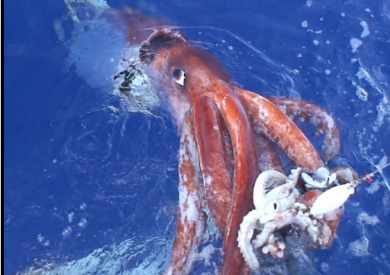

Adapting to the Deep

In the boxes below, check each box with the adaptations these animals use in order to live in the deep sea. Also give your best guess as to how deep each creature can reach.

Headless Chicken Fish

Cookie Cutter Shark

Max depth _____

- Bioluminescence
- Body is red, black or transparent
- Thick skeletons & scales
- Big eyes
- Long lives
- Compressible lungs, gills, and organs
- Big teeth

Giant Squid

Max depth _____

- Bioluminescence
- Body is red, black or transparent
- Thick skeletons & scales
- Big eyes
- Long lives
- Compressible lungs, gills, and organs
- Big teeth

Orange Roughy Fish

Max depth _____

- Bioluminescence
- Body is red, black or transparent
- Thick skeletons & scales
- Big eyes
- Long lives
- Compressible lungs, gills, and organs
- Big teeth

Blob Fish

Max depth _____

- Bioluminescence
- Body is red, black or transparent
- Thick skeletons & scales
- Big eyes
- Long lives
- Compressible lungs, gills, and organs
- Big teeth